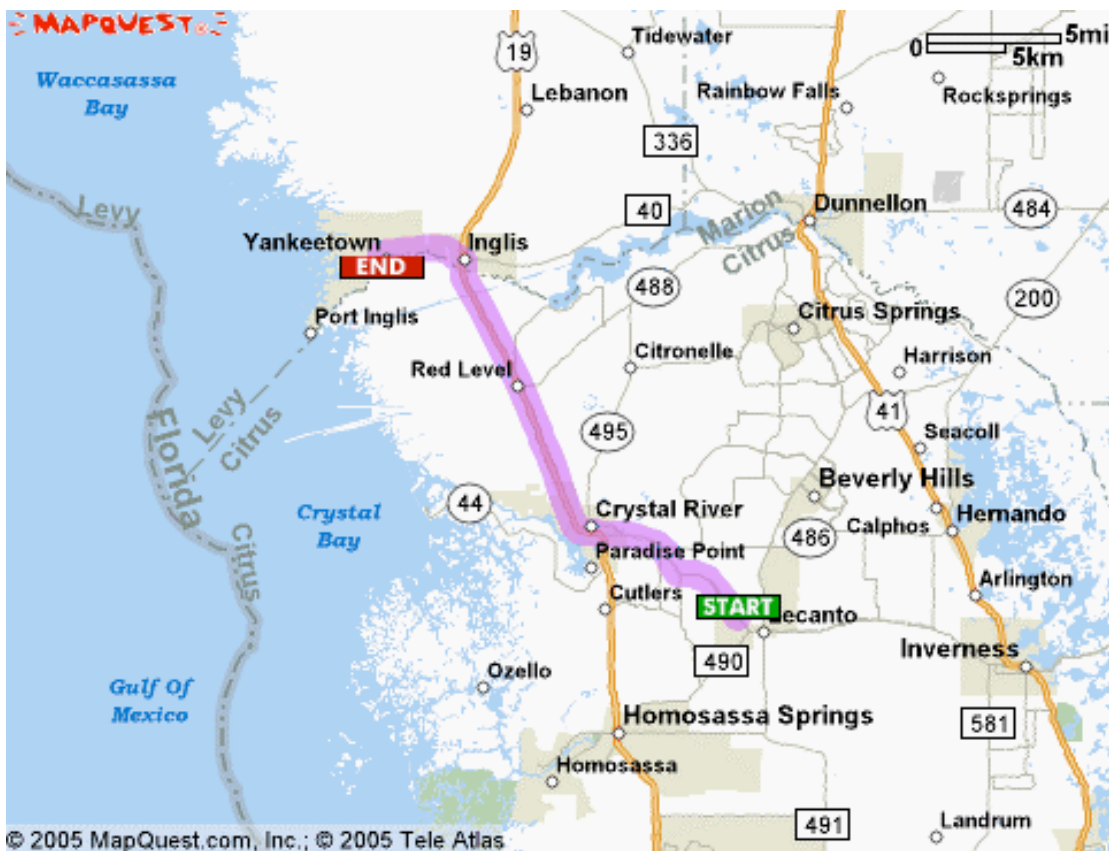

Yankeetown

W Highway 40

Yankeetown

(352) 447-2840

Start out going WEST on FL-44 W / W GULF TO LAKE HWY toward S MAYLEN AVE. 6.1 miles

Turn RIGHT onto US-19 N / US-98 W / N SUNCOAST BLVD / NE US-19. Continue to follow US-19 N / US-98 W. 10.8 miles

Turn LEFT onto CR-40 / Toward Yankeetown and Continue to follow CR-40.

Turn RIGHT onto School Craft Drive. The gym is the second building on the left. (tallest building) <0.1 miles

Total Est. Time: 34 minutes **Total Est. Distance:** 20.18 miles